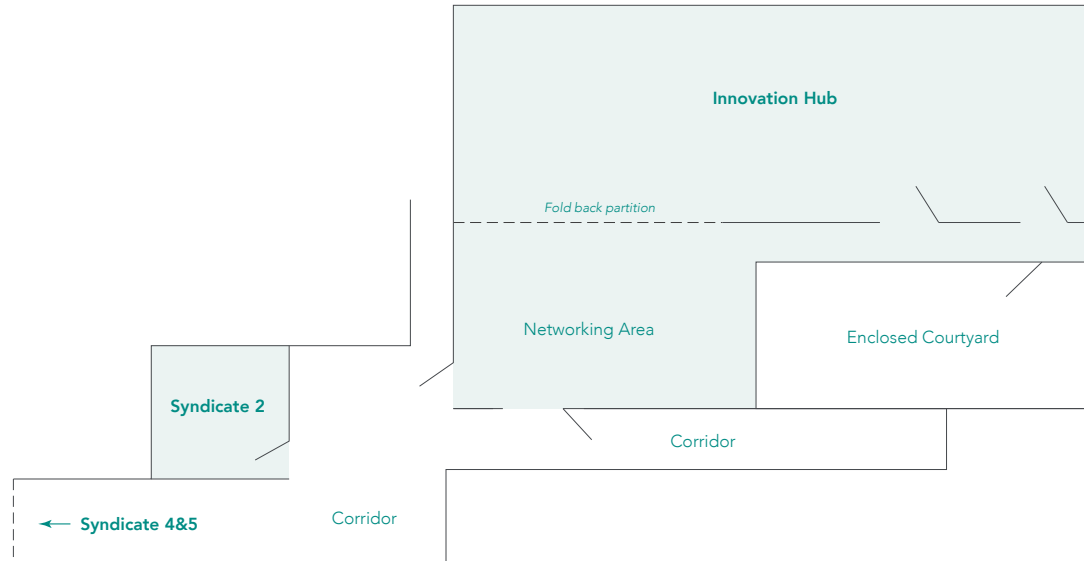

INNOVATION CENTRE

KILLASHEE

HOTEL • SPA • LEISURE

INNOVATION HUB

Boardroom - 30

U Shape - 30

Classroom - 30

Theatre - 80

Cabaret - 35

SYNDICATE ROOM 2

Size - 5.94 x 3.96m

Boardroom - 6

SYNDICATE ROOM 4

Size - 5.49 x 5.64m

Theatre - 30

Boardroom - 14

U-Shape - 9

Classroom - 15

Cabaret - 12

SYNDICATE ROOM 5

Size - 5.64 x 5.49m

Theatre - 30

Boardroom - 14

U-Shape - 9