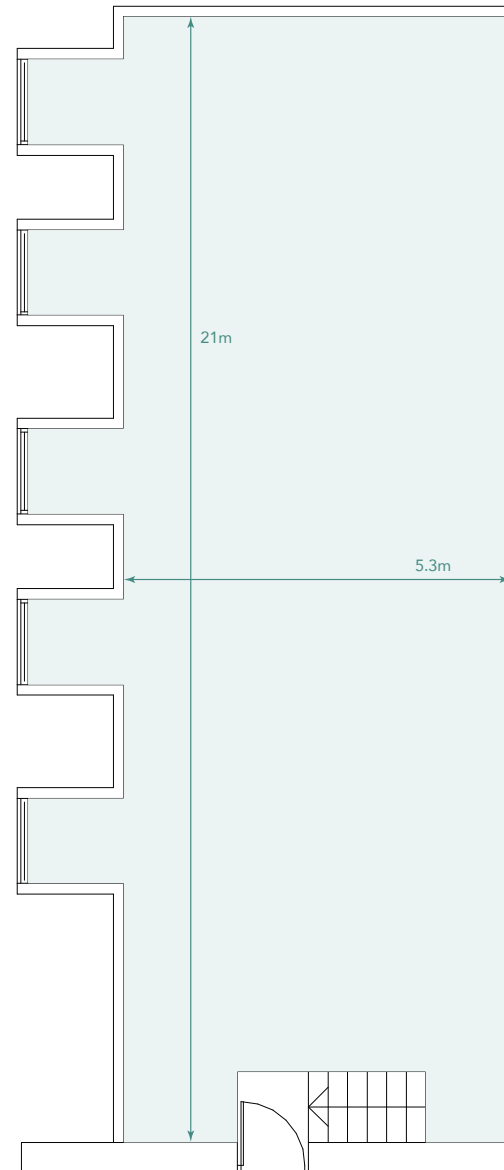

BLUE ROOM

CAPACITY

Boardroom - 20

KILLASHEE
HOTEL • SPA • LEISURE